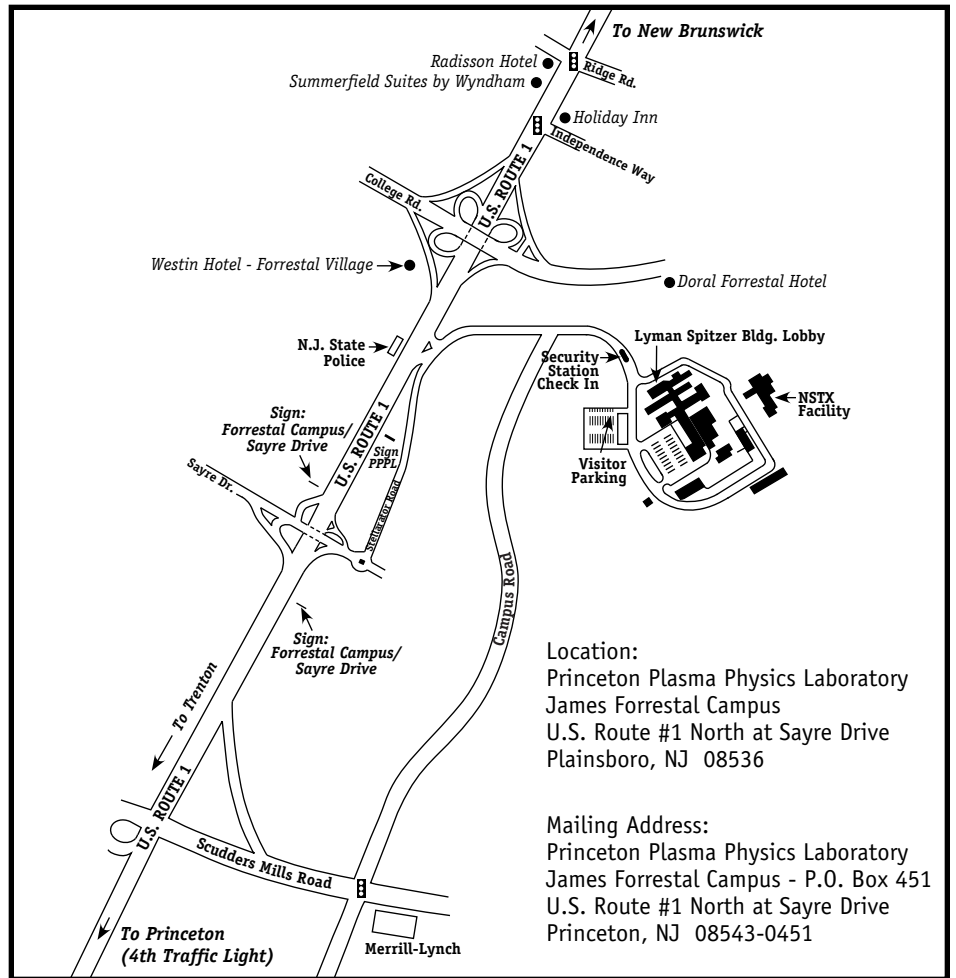

# MAJOR TRANSPORTATION ROUTES SURROUNDING PRINCETON, NJ

Location:  
 Princeton Plasma Physics Laboratory  
 James Forrestal Campus  
 U.S. Route #1 North at Sayre Drive  
 Plainsboro, NJ 08536

Mailing Address:  
 Princeton Plasma Physics Laboratory  
 James Forrestal Campus - P.O. Box 451  
 U.S. Route #1 North at Sayre Drive  
 Princeton, NJ 08543-0451