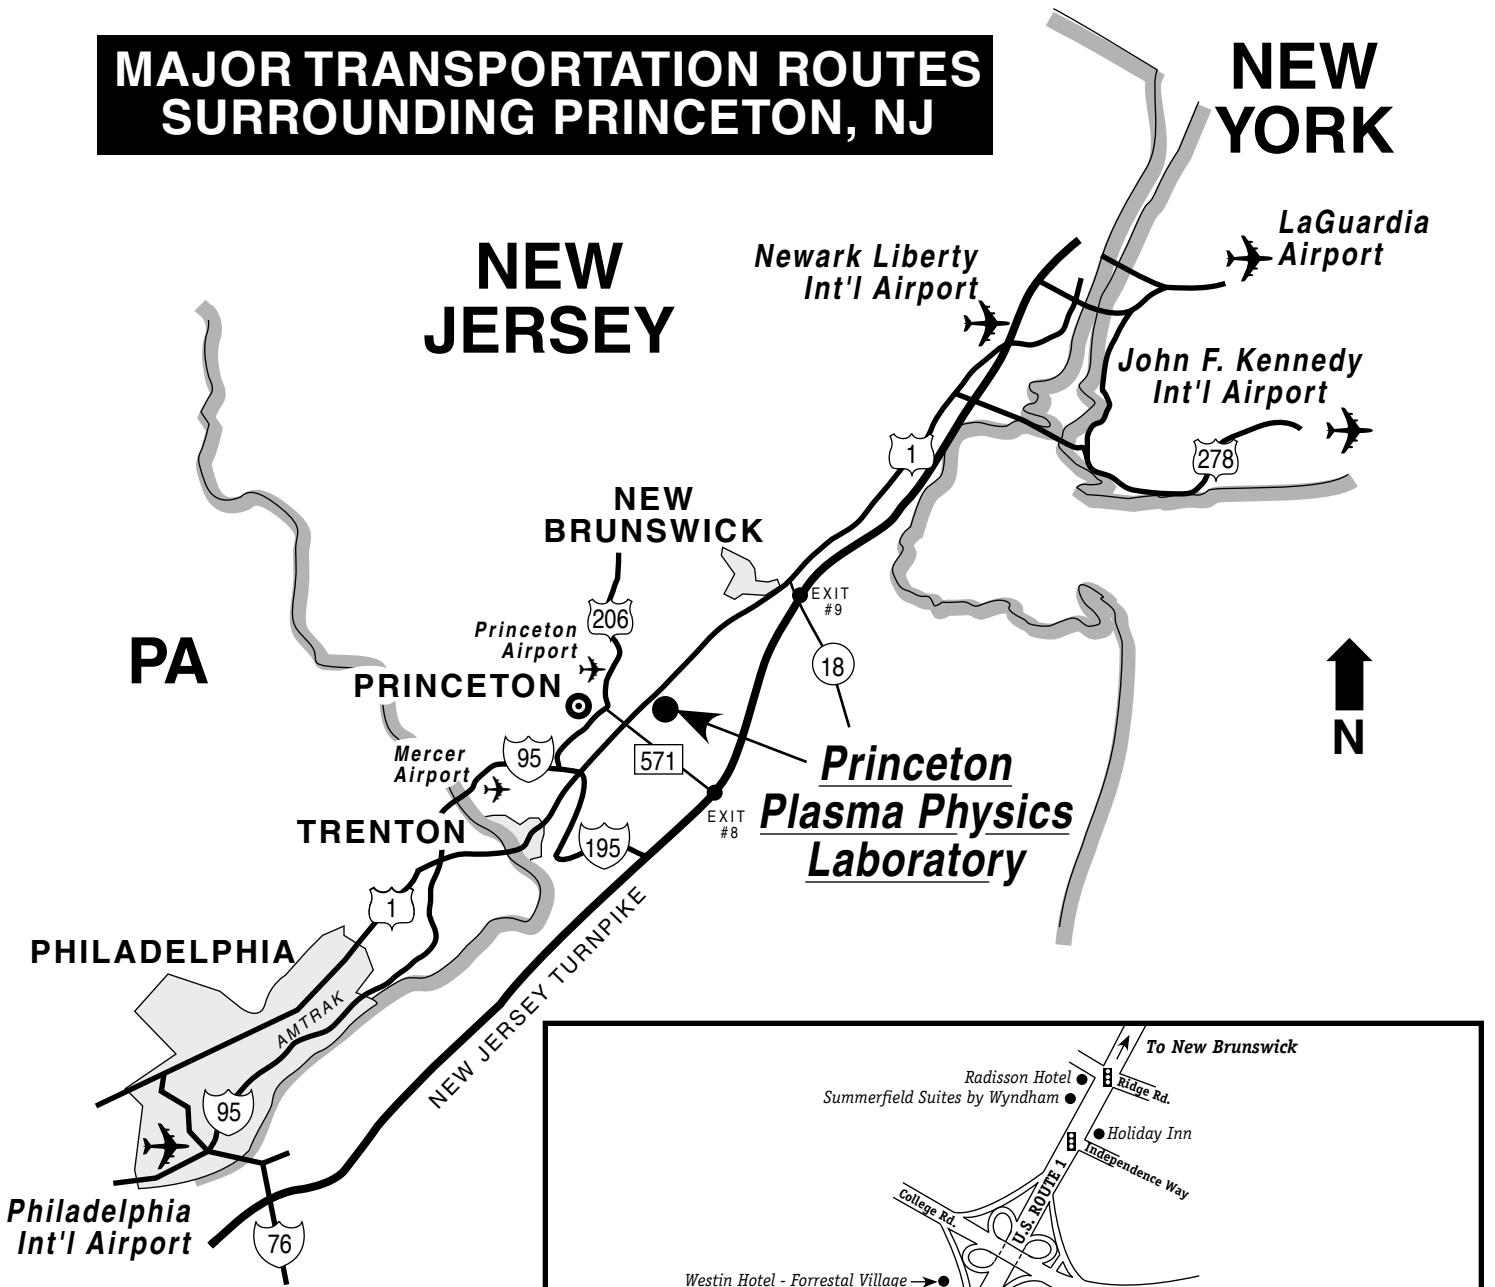

# MAJOR TRANSPORTATION ROUTES SURROUNDING PRINCETON, NJ

Location:  
 Princeton Plasma Physics Laboratory  
 James Forrestal Campus  
 U.S. Route #1 North at Sayre Drive  
 Plainsboro, NJ 08536

Mailing Address:  
 Princeton Plasma Physics Laboratory  
 James Forrestal Campus - P.O. Box 451  
 U.S. Route #1 North at Sayre Drive  
 Princeton, NJ 08543-0451